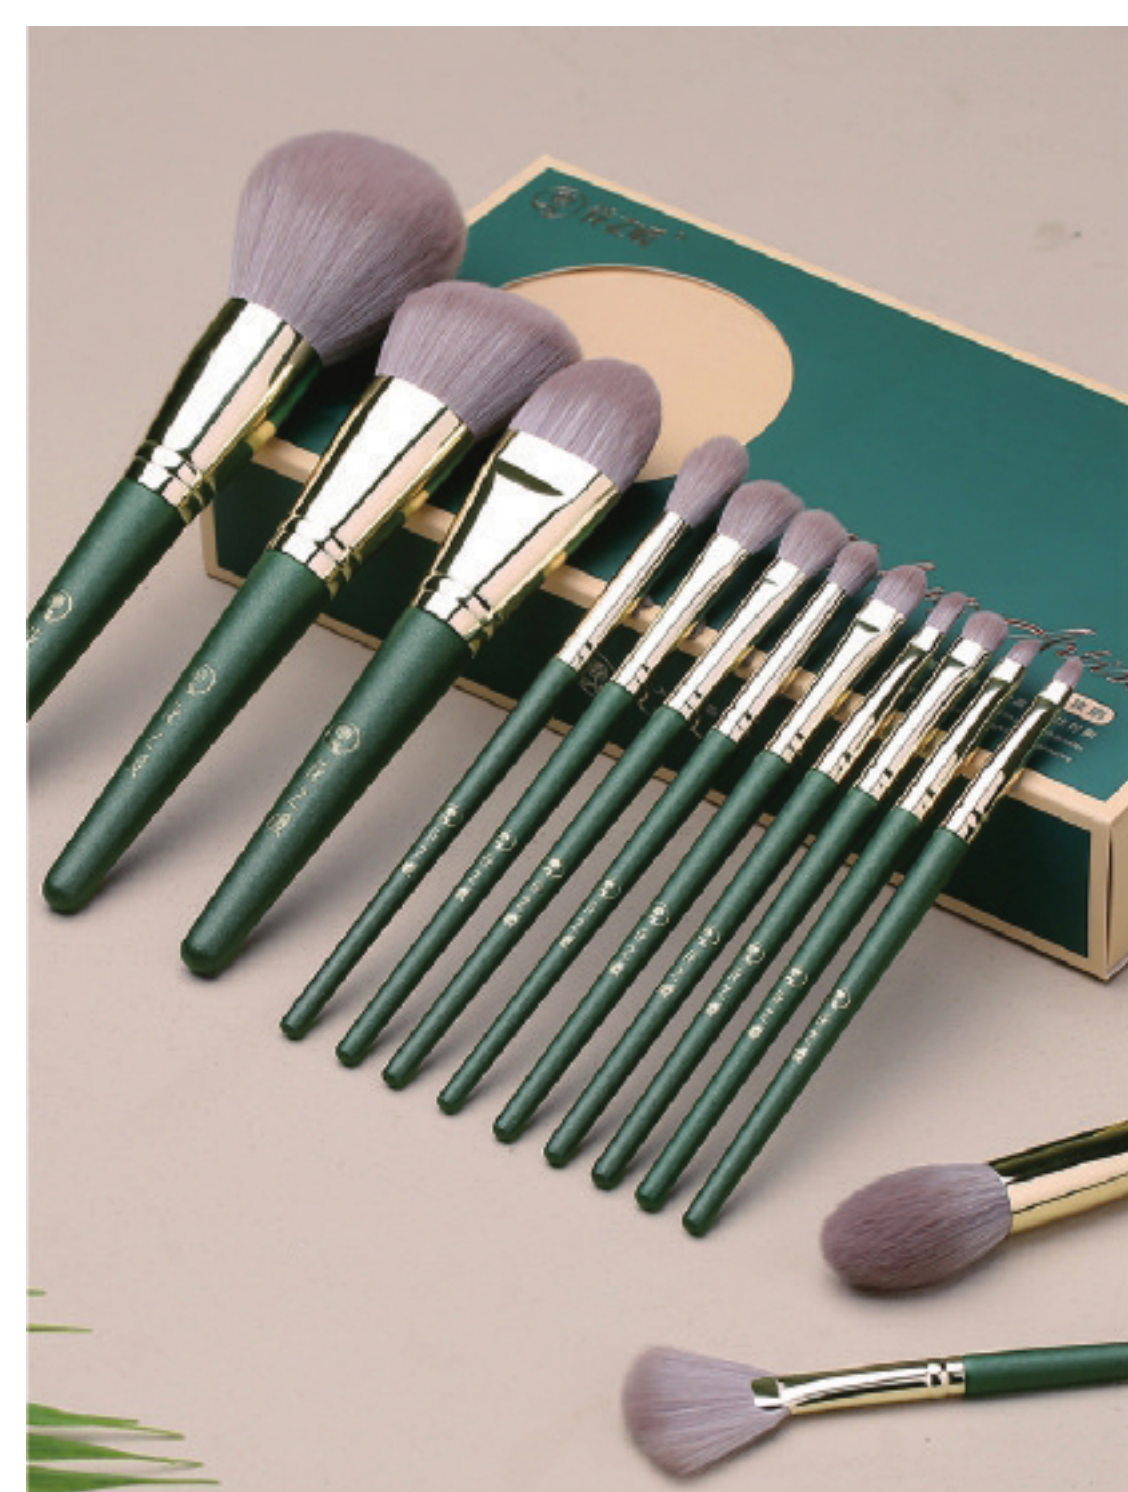

BEGINNER  
COSMETIC BRUSH

BEGINNER 10 SLEEVE BRUSHES

191

170

270

370

**BASE MAKEUP  
COMBINATION BRUSH**

**MOONLIGHT SILVER 12  
MAKEUP BRUSH**

**PINK LOVERS 12  
COSMETIC BRUSH SETS**

**PINK LOVERS 12  
COSMETIC BRUSH SETS 2**

**FLOWER SEE 10 COSMETIO  
BRUSH SETS**

**DRUNKEN BEAUTY 14 MAKEUP BRUSH SET**

**SMALL GRAPE 12  
COSMETIC BRUSH SET**

**SMALL PRETTY  
WAIST**

BLUE BRIDGE

STARRY SKY

GREENCLOUD

CRYSTAL

**AUSPICIOUS  
CLOUDSSTYLE**

**STANDING FACE BRUSH**

**EYE 9 PROFESSIONAL  
COSMETIC BRUSH SET**

**BEAUTY EGG**