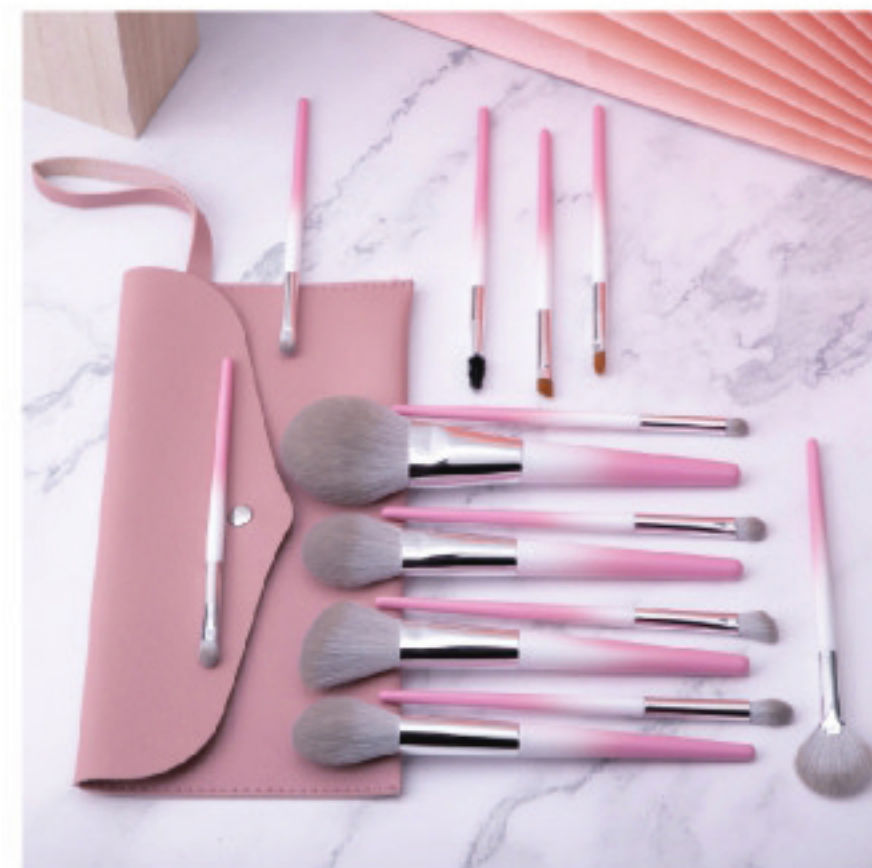

BEGINNER  
COSMETIC BRUSH

BEGINNER 10 SLEEVE BRUSHES

191

170

270

370

**BASE MAKEUP  
COMBINATION BRUSH**

**MOONLIGHT SILVER 12  
MAKEUP BRUSH**

**PINK LOVERS 12  
COSMETIC BRUSH SETS**

**PINK LOVERS 12  
COSMETIC BRUSH SETS 2**

**FLOWER SEE 10 COSMETIO  
BRUSH SETS**

**DRUNKEN BEAUTY 14 MAKEUP BRUSH SET**

**SMALL GRAPE 12  
COSMETIC BRUSH SET**

**SMALL PRETTY  
WAIST**