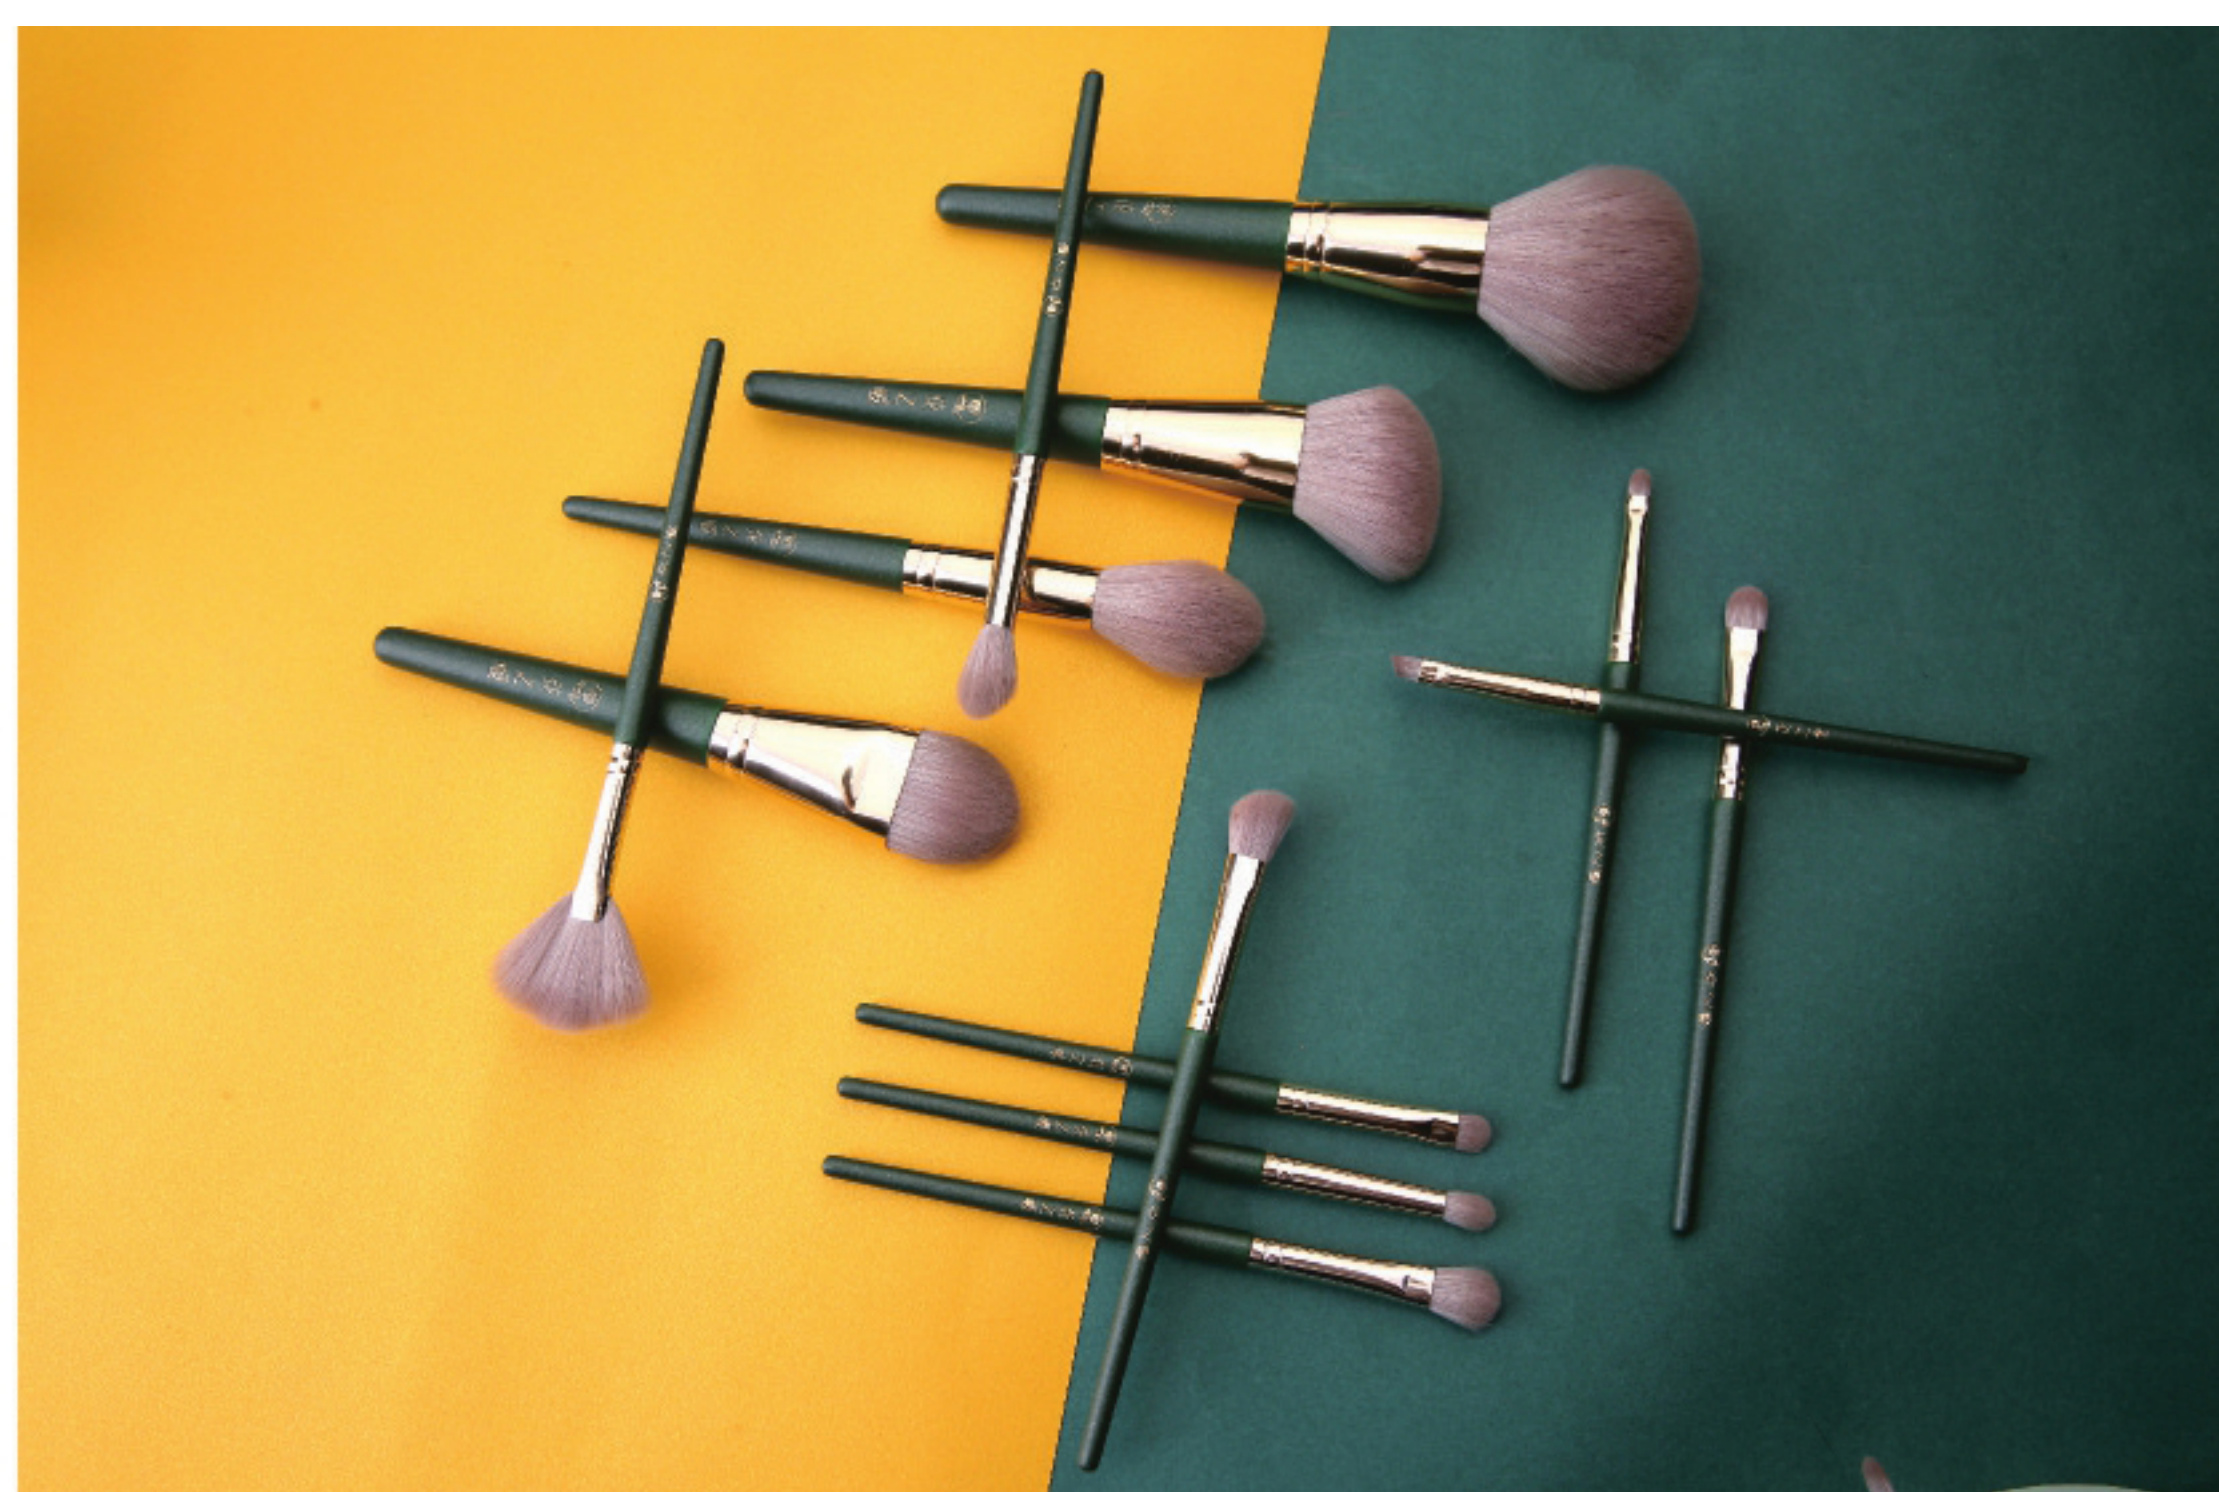

**PINK LOVERS 12  
COSMETIC BRUSH SETS**

**PINK LOVERS 12  
COSMETIC BRUSH SETS 2**

**FLOWER SEE 10 COSMETIO  
BRUSH SETS**

**DRUNKEN BEAUTY 14 MAKEUP BRUSH SET**

**SMALL GRAPE 12  
COSMETIC BRUSH SET**

**SMALL PRETTY  
WAIST**

BLUE BRIDGE

STARRY SKY

GREENCLOUD

CRYSTAL

**AUSPICIOUS  
CLOUDSSTYLE**

**STANDING FACE BRUSH**

**EYE 9 PROFESSIONAL  
COSMETIC BRUSH SET**

**BEAUTY EGG**