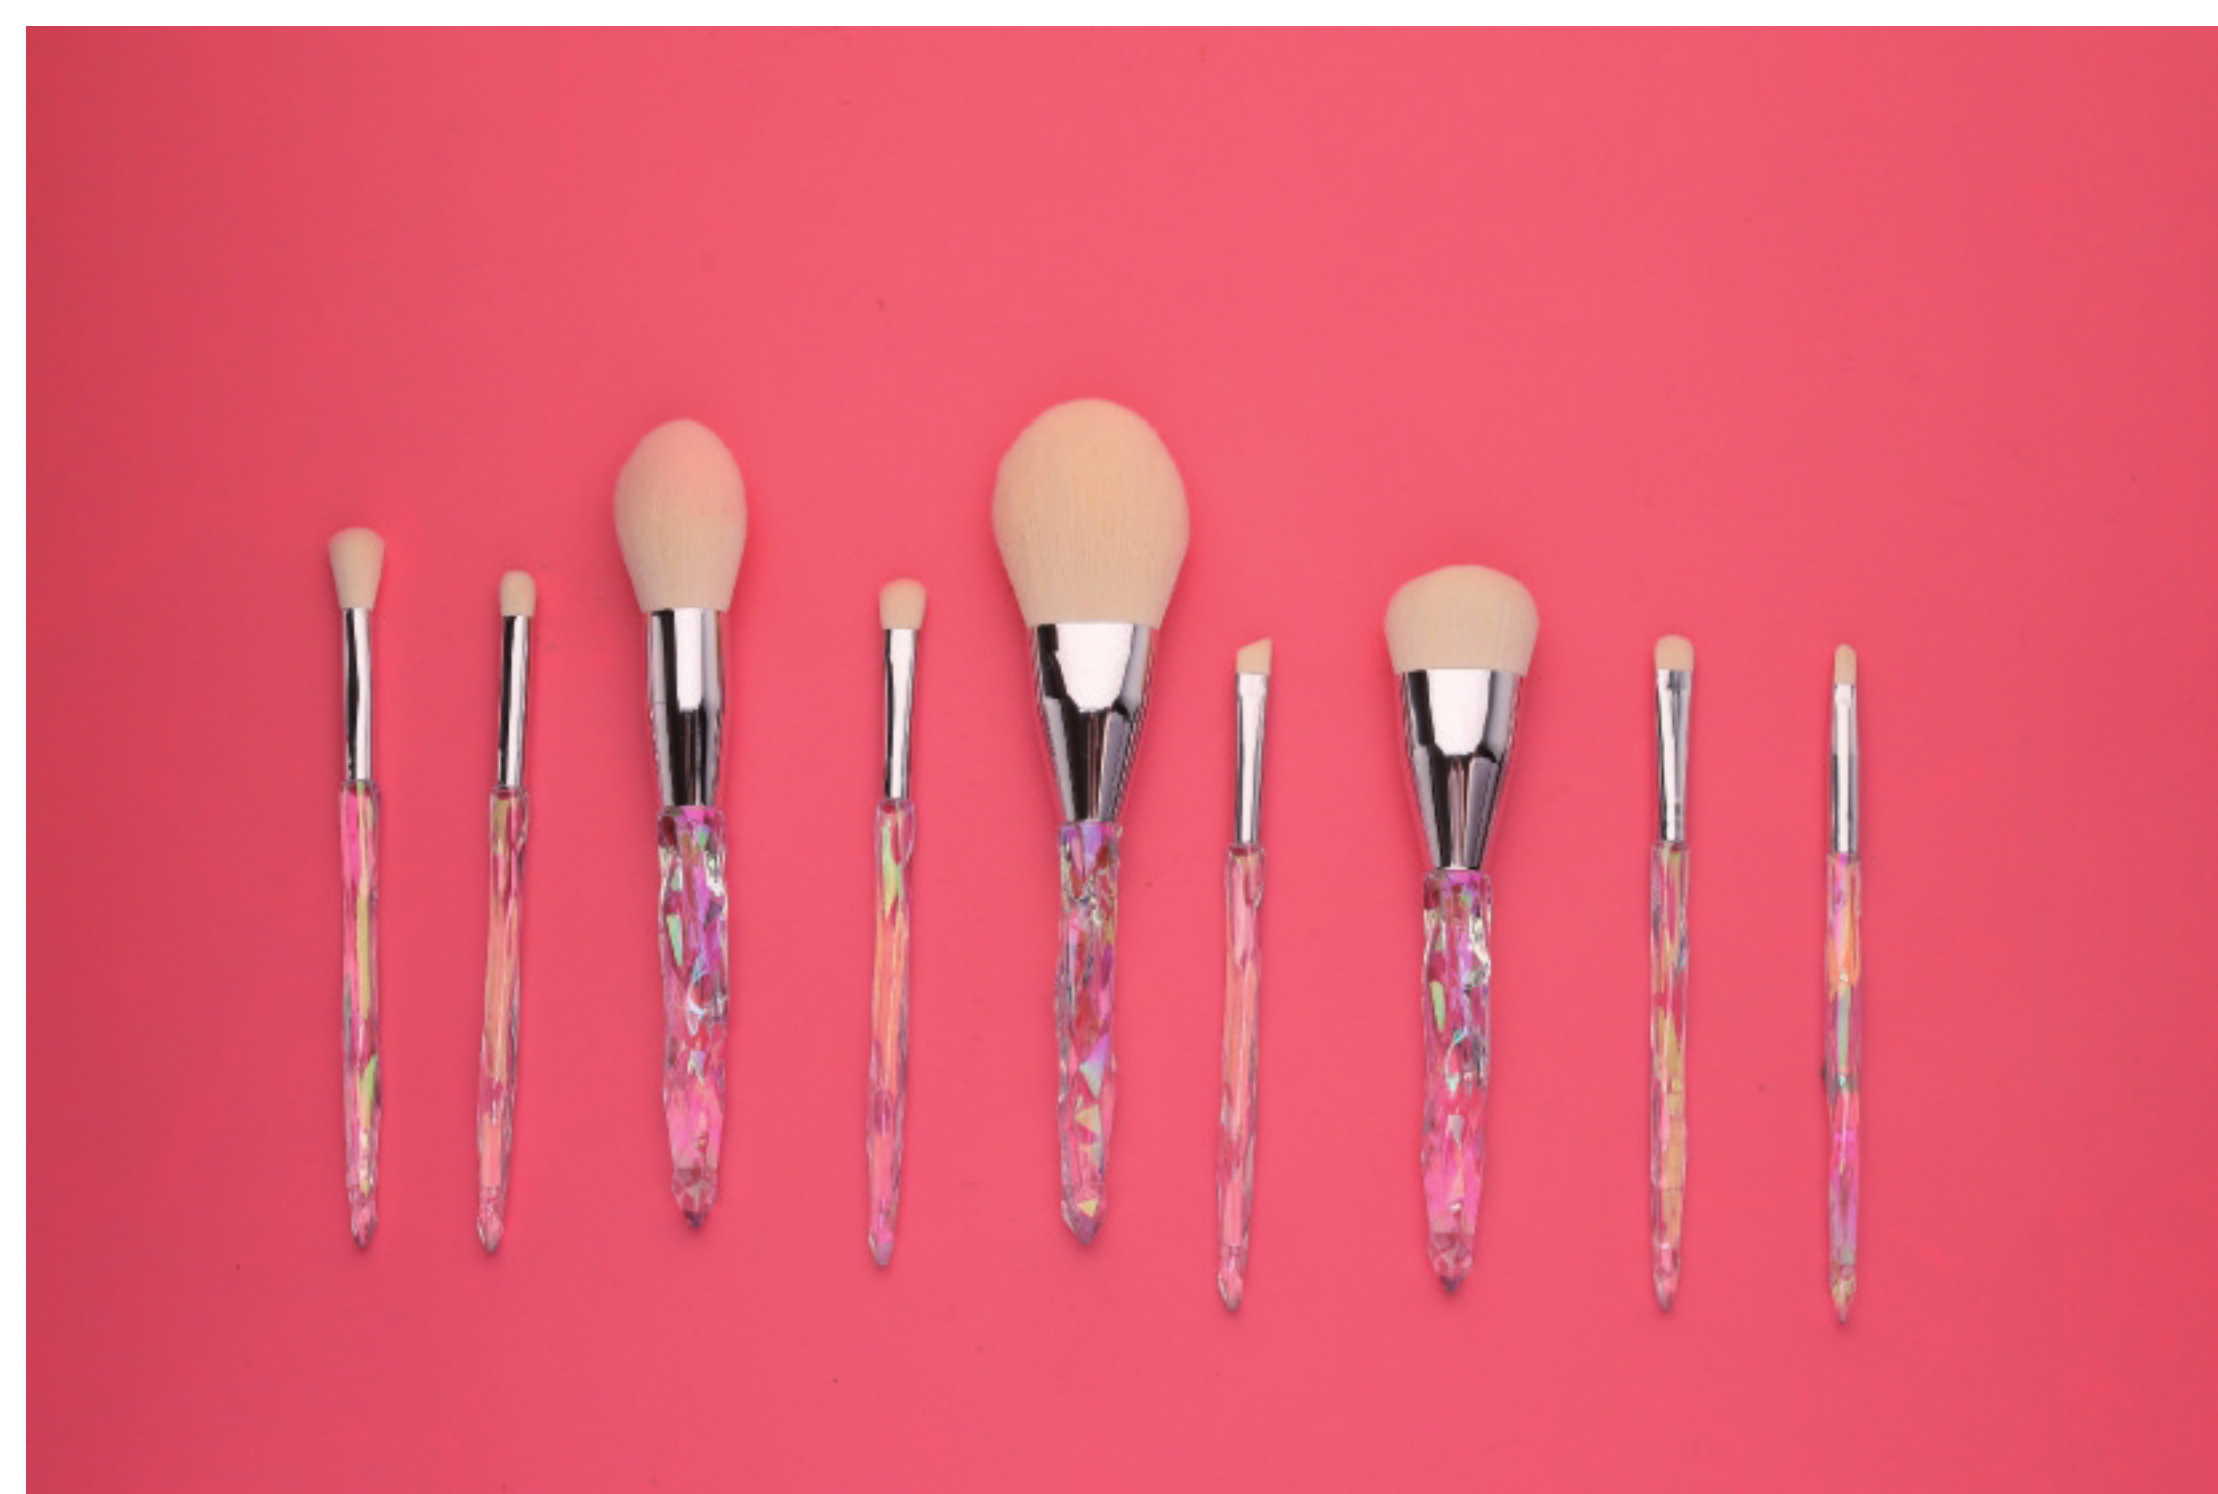

**PINK LOVERS 12  
COSMETIC BRUSH SETS**

**PINK LOVERS 12  
COSMETIC BRUSH SETS 2**

**FLOWER SEE 10 COSMETIO  
BRUSH SETS**

**DRUNKEN BEAUTY 14 MAKEUP BRUSH SET**

**SMALL GRAPE 12  
COSMETIC BRUSH SET**

**SMALL PRETTY  
WAIST**

BLUE BRIDGE

STARRY SKY

GREENCLOUD

CRYSTAL

**AUSPICIOUS  
CLOUDSSTYLE**

**STANDING FACE BRUSH**

**EYE 9 PROFESSIONAL  
COSMETIC BRUSH SET**

**BEAUTY EGG**